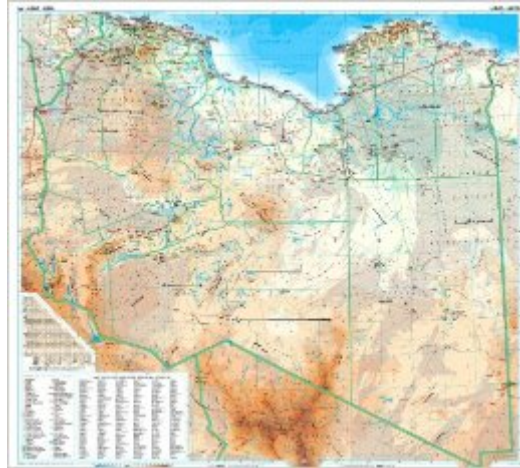

The book was found

Libya Geographic Wall Map, Laminated

Synopsis

A detailed physical wall map that also shows roads, towns, villages, rivers, etc. The geographic (physical) map has shaded relief and hypsometric shading to show elevation. Bilingual English/Arabic.

[Download to continue reading...](#)

Libya Geographic Wall Map, Laminated Streetwise Rome Map - Laminated City Center Street Map of Rome, Italy - Folding pocket size travel map with metro map, subway Appalachian Trail Wall Map [Laminated] (National Geographic Reference Map) StreetSmart NYC Map by VanDam - City Street Map of Manhattan, New York, in 9/11 National Memorial Edition - Laminated folding pocket size city travel and subway map, 2016 Edition Streetwise London Map - Laminated City Center Street Map of London, England Streetwise Venice Water Bus Map - Laminated Vaporetto Venice Map for Travel - Pocket Size World Decorator [Laminated] (National Geographic Reference Map) National Parks of the United States [Laminated] (National Geographic Reference Map) United States Executive Poster Size Wall Map (tubed) (National Geographic Reference Map) Greater Middle East Region: Including Afghanistan, Pakistan, Libya and Turkey (Hammond Greater Middle East Region Map) Libya Map (English, Spanish, French, Italian and German Edition) (English and French Edition) Libya 1:1,750,000 Geographical Travel Map, GIZI Libya (Cartographia World Travel Map) (French Edition) Libya Map Brooklyn Ny Wall Map Laminated John Muir Trail Topographic Map Guide (National Geographic Trails Illustrated Map) Yellowstone and Grand Teton National Parks [Map Pack Bundle] (National Geographic Trails Illustrated Map) Peters World Map (Laminated Poster) Rand McNally World Folded Wall Map (M Series Map of the World) ADC the Map People Raleigh, NC 50 Mile Radius Map: Folded